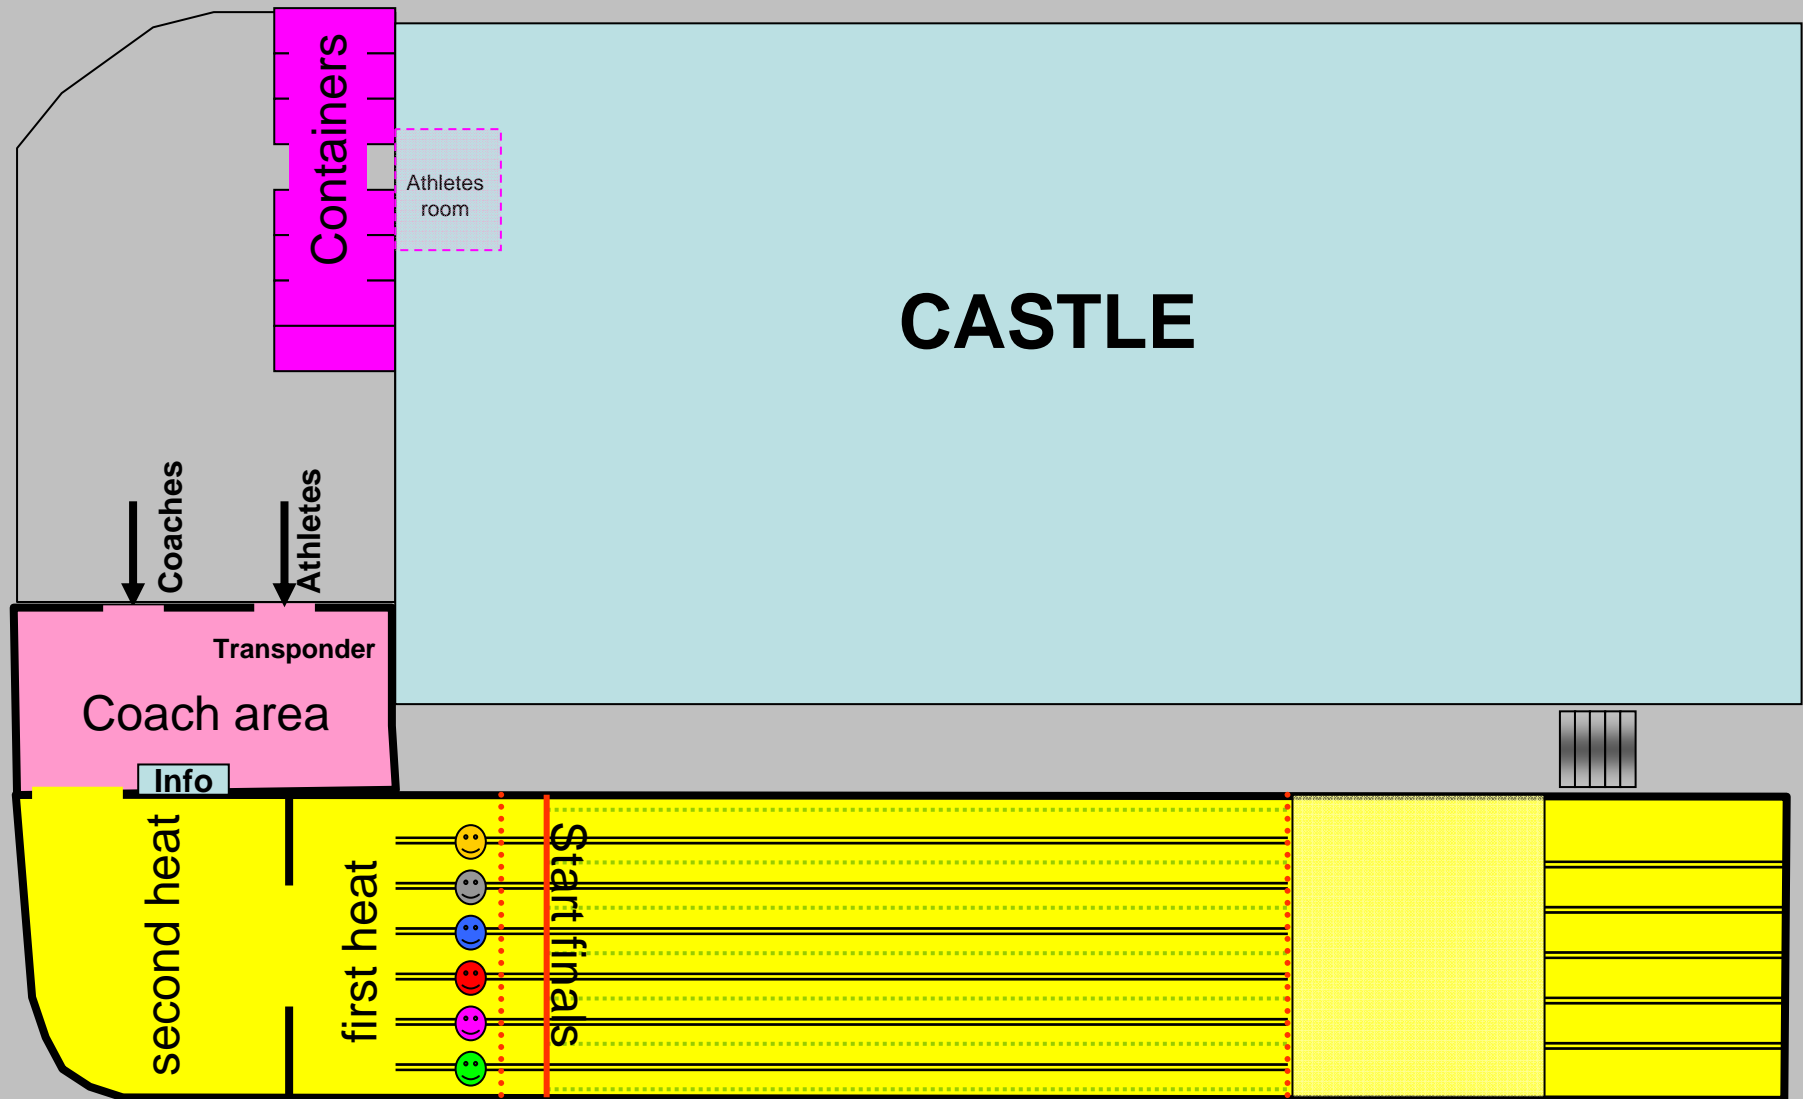

SPRINT - FINALS – WC STOCKHOLM

G
Z1109