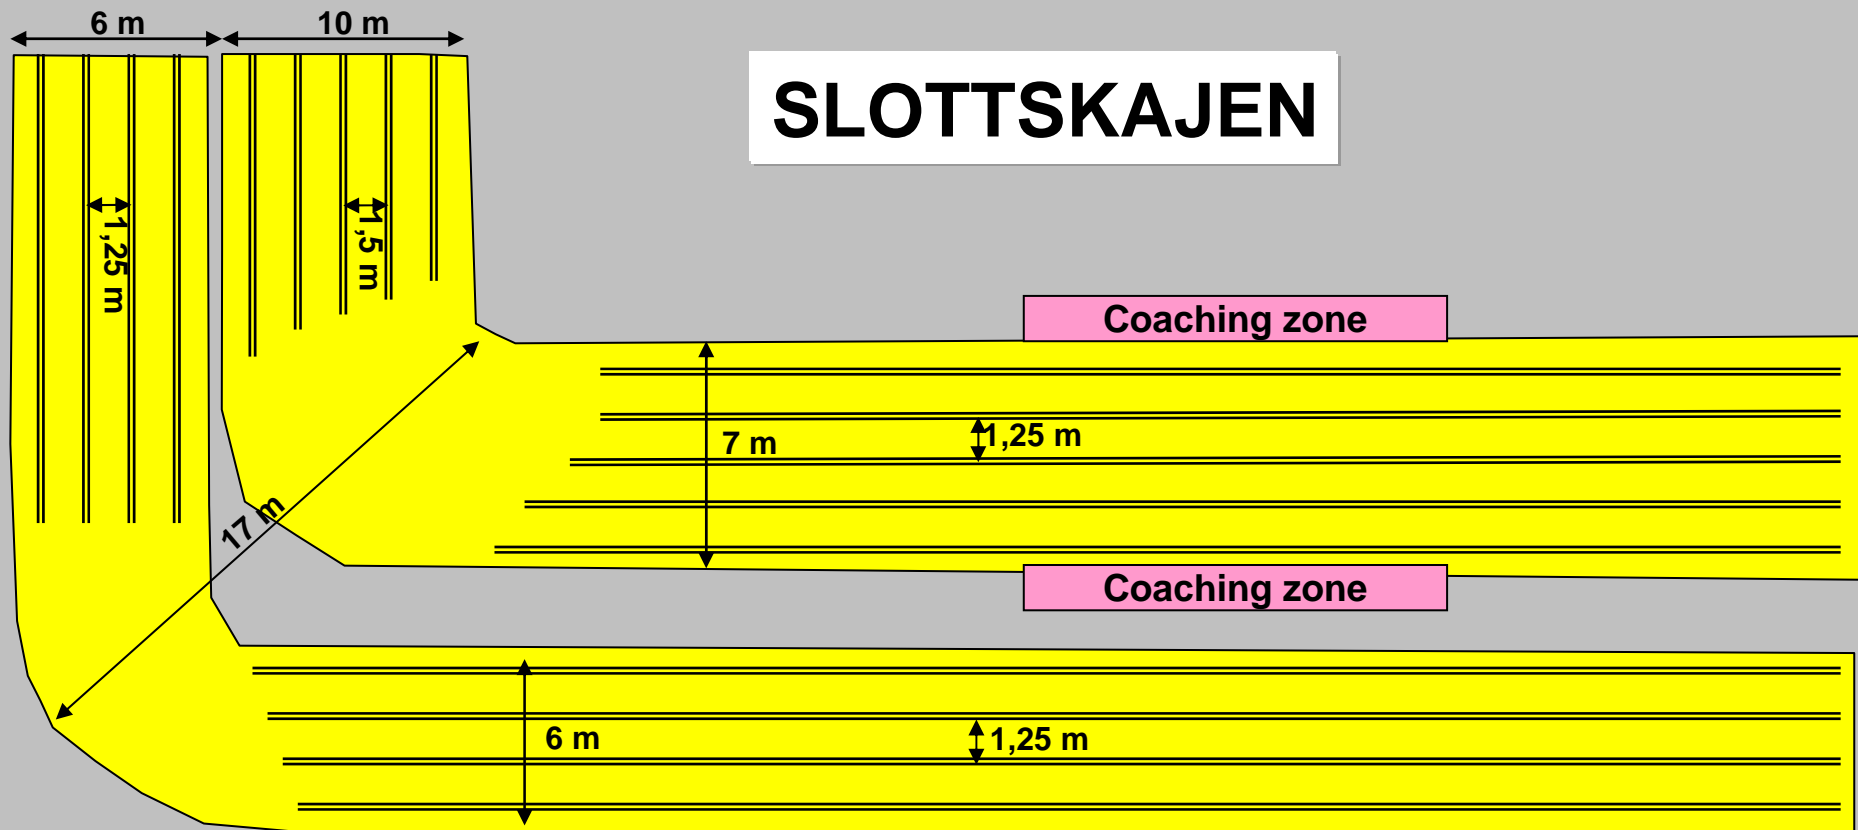

# SPRINT - WC STOCKHOLM

**SLOTTSKAJEN**

Coaching zone

Coaching zone

**Variant 2**

G  
Z1109