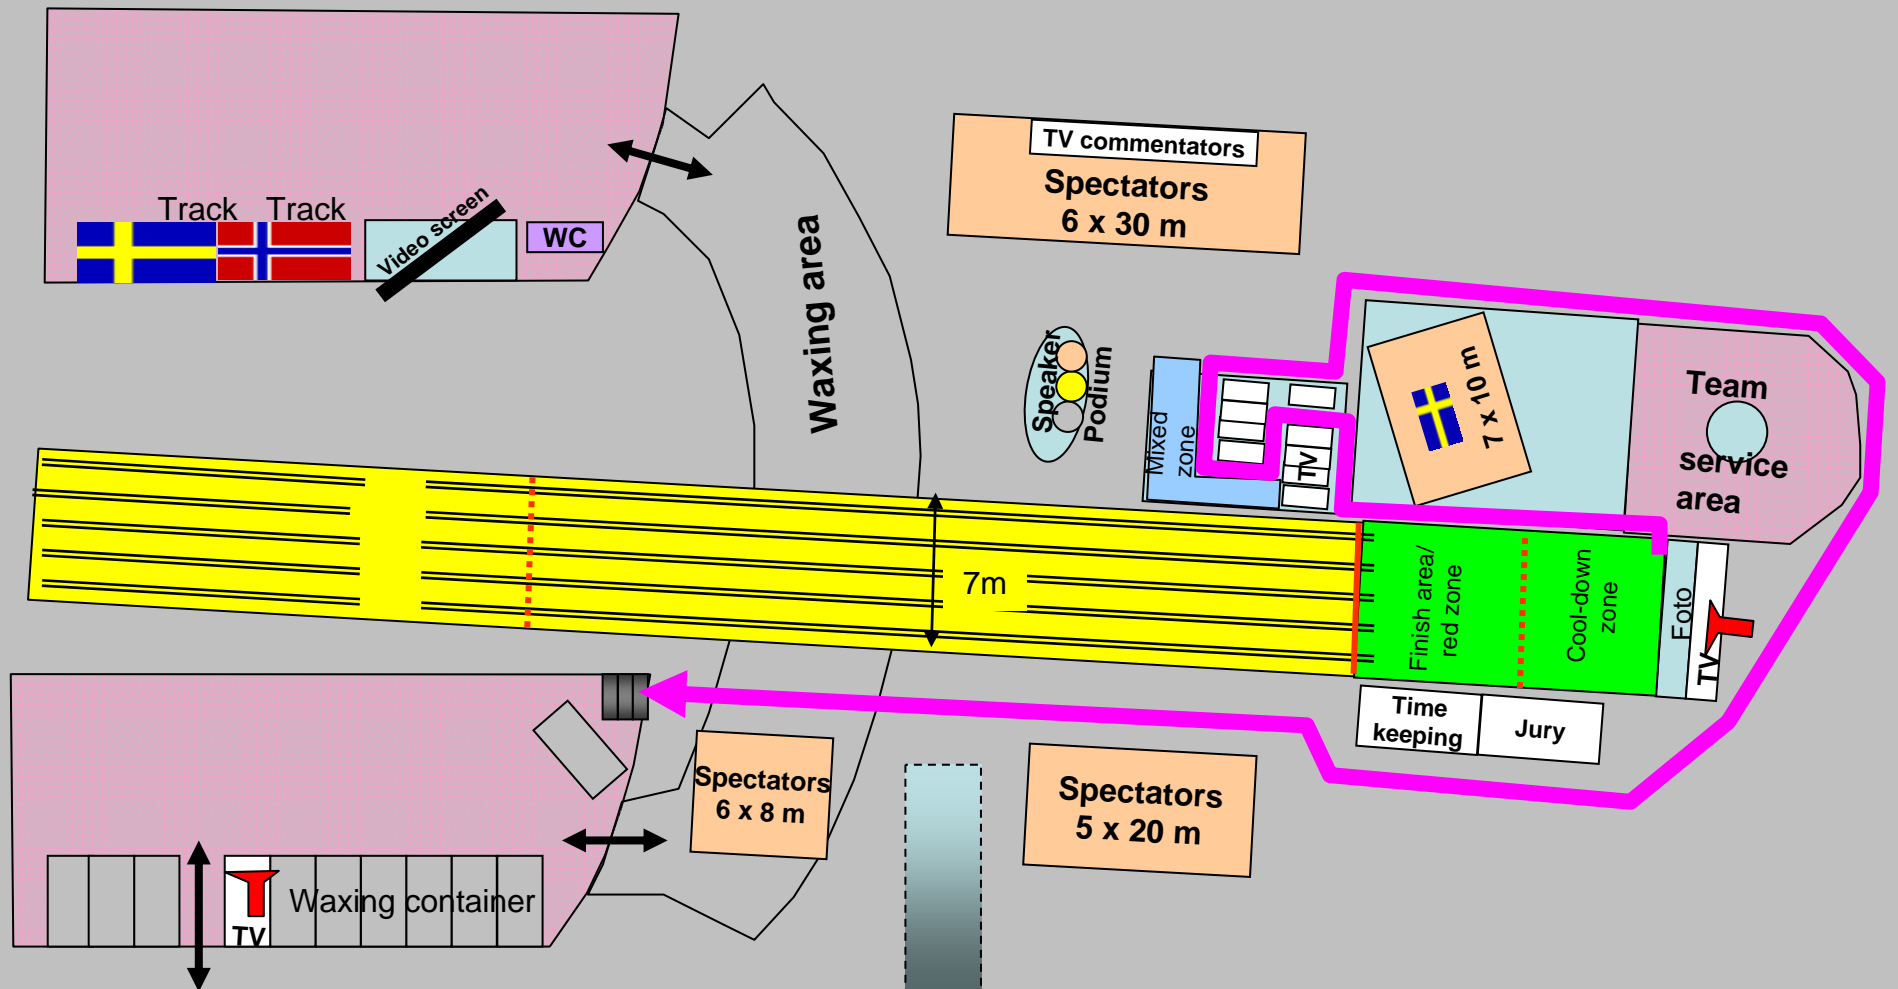

SPRINT – FINISH AREA - WC STOCKHOLM

Athletes room

CASTLE